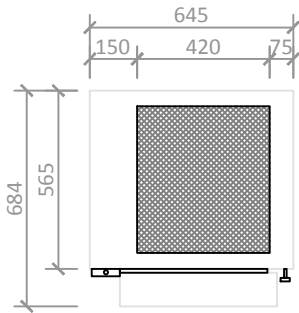

Electrostatic Air Cleaner

RY2500B - V

PLAN VIEW

FRONT VIEW

END VIEW

3D VIEW