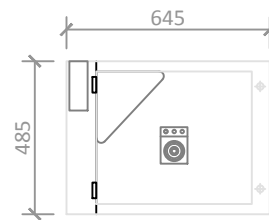

Electrostatic Air Cleaner

RY2500B - V

PLAN VIEW

FRONT VIEW

END VIEW

3D VIEW