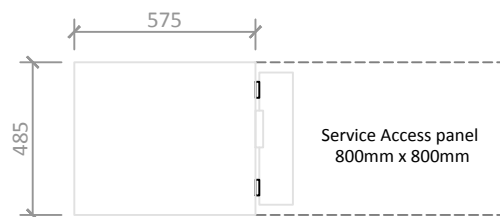

Electrostatic Air Cleaner

RY2500B - V

PLAN VIEW

FRONT VIEW

END VIEW

3D VIEW