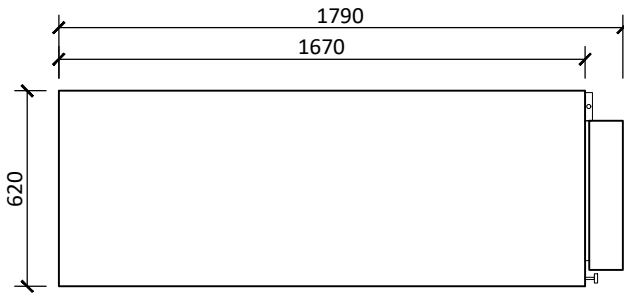

Electrostatic Air Cleaner

RY7500B

PLAN VIEW

FRONT VIEW

END VIEW

3D VIEW